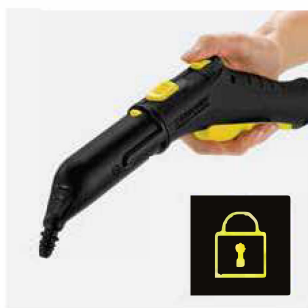

Equipment	
Child safety lock	■
Safety valve	■
Steam flow control	on handle (two-step)
EasyFix universal floor cleaning cloth	Piece(s) 1
Microfibre cover for hand nozzle	Piece(s) 1
Steam hose with trigger gun	m 2.2
Detail nozzle	■
Hand nozzle	■
Round brush, small (black)	Piece(s) 1
Floor nozzle	EasyFix
Extension tube (2 x 0.5 m)	■
Accessory storage on the device	■

Accessory storage and parking position

- Convenient accessory storage and easy floor nozzle parking during working interruptions

Floor cleaning set EasyFix with flexible joint on the floor nozzle and convenient hook-and-loop fixing for the floor cleaning cloth

- Optimal cleaning results on all types of hard floors around the home thanks to efficient lamella technology.
- Contactless cloth changing without contact with dirt, and convenient attachment of the floor cleaning cloth thanks to the hook-and-loop system.
- Ergonomic, effective cleaning with full floor contact, regardless of the user's height, thanks to the flexible nozzle joint.